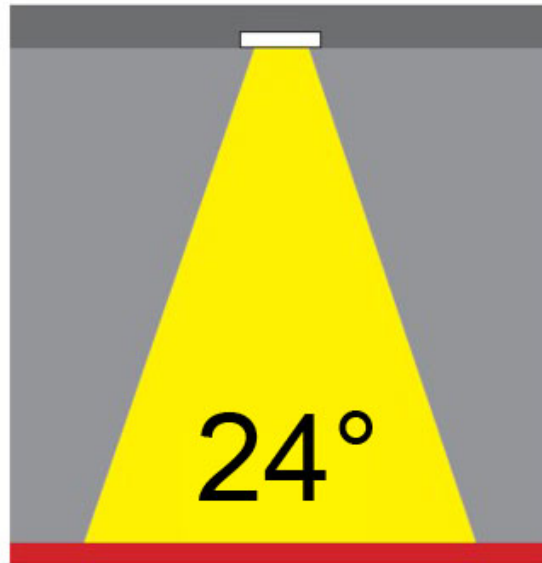

DIXIT RA8 RECESSED

A56057-

PROJECT	
TYPE	
SPECIFIER	
QUANTITY	
DATE	

	DP	DV		Order Example		K°
Dimming	Phase	0-10V		L5XXXXXX-DV-30K		
Color Temperature	27K	30K	35K	40K		K°
	2700K	3000K	3500K	4000K	0-10V	3000K

A